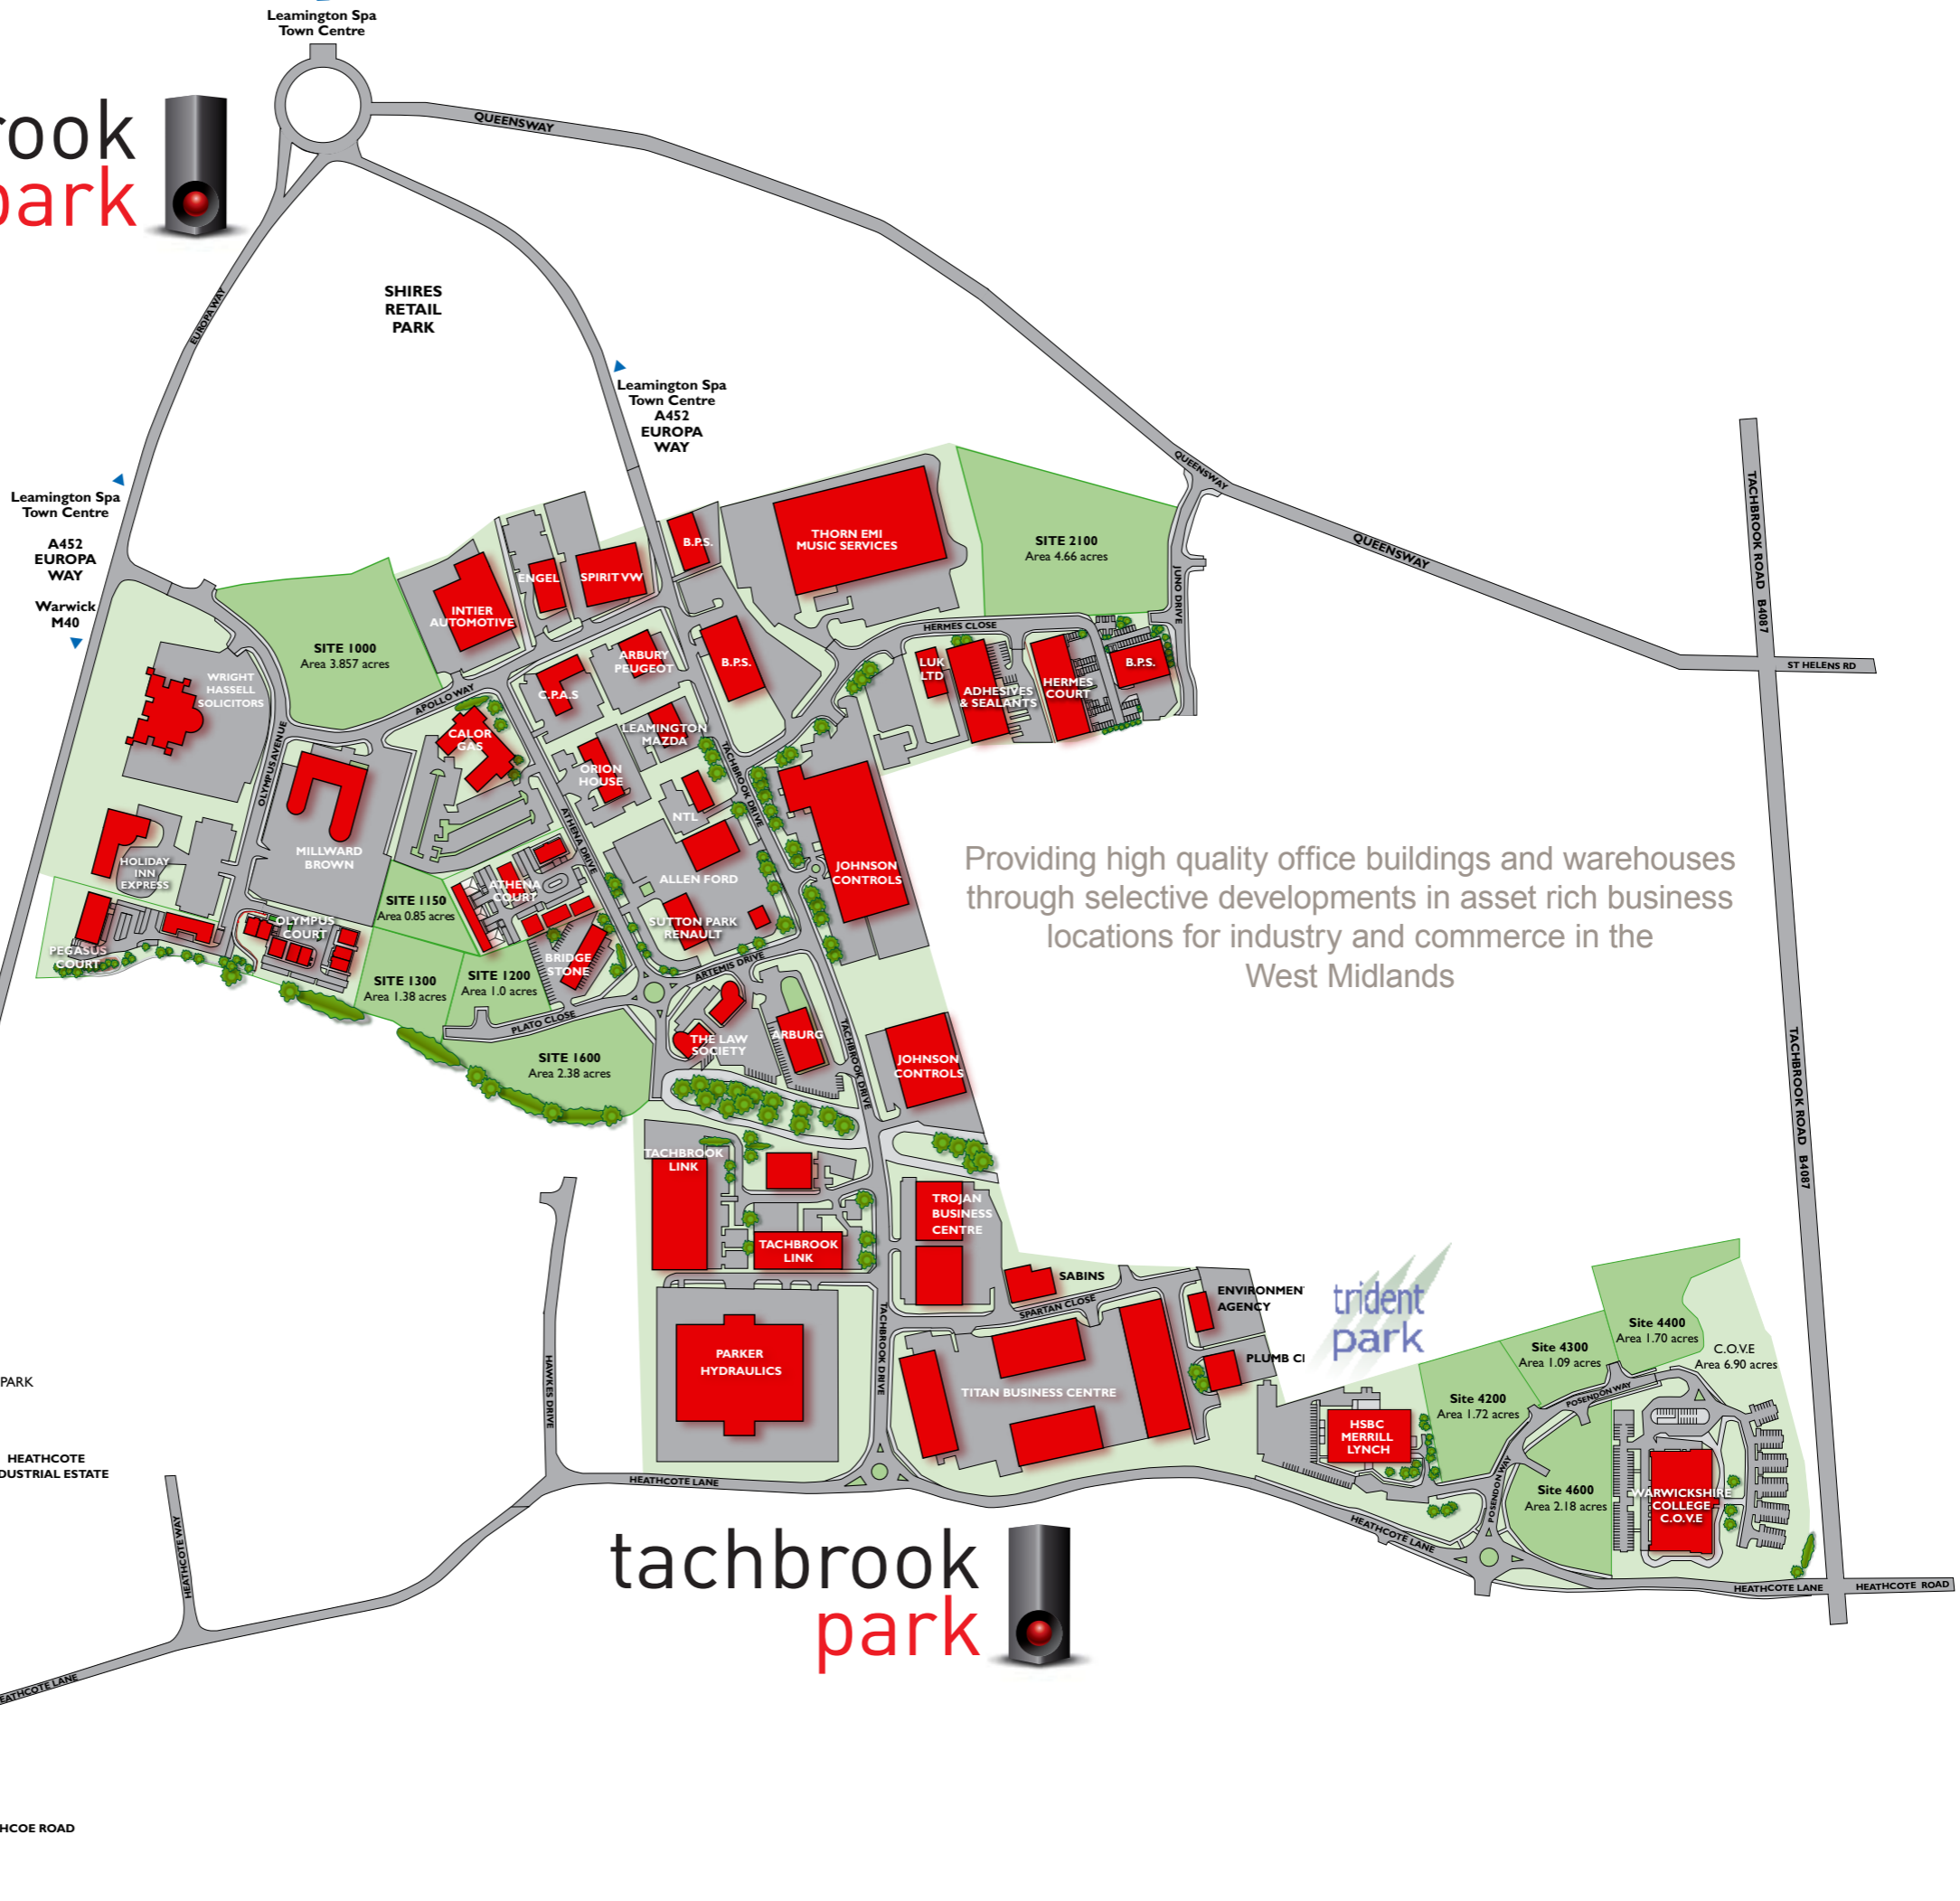

tachbrook park

A.C. LLOYD
ROYAL LEAMINGTON SPA
ASSET MANAGEMENT

Providing high quality office buildings and warehouses through selective developments in asset rich business locations for industry and commerce in the West Midlands

tachbrook park