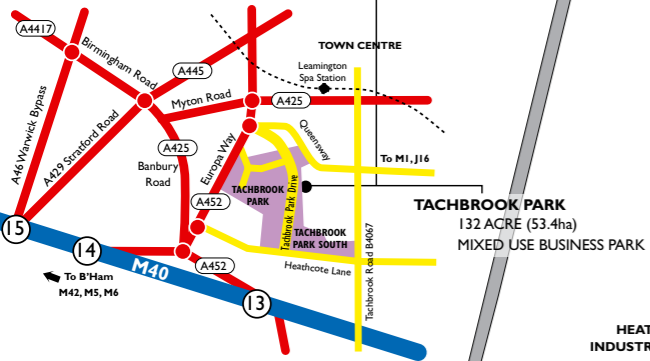

tachbrook park

A.C. LLOYD
ROYAL LEAMINGTON SPA
ASSET MANAGEMENT

Providing high quality office buildings and warehouses through selective developments in asset rich business locations for industry and commerce in the West Midlands

tachbrook park