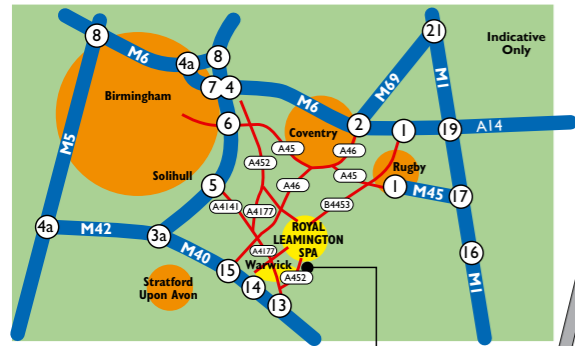

tachbrook park

A.C. LLOYD
ROYAL LEAMINGTON SPA
ASSET MANAGEMENT

Providing high quality office buildings and warehouses through selective developments in asset rich business locations for industry and commerce in the West Midlands

tachbrook park